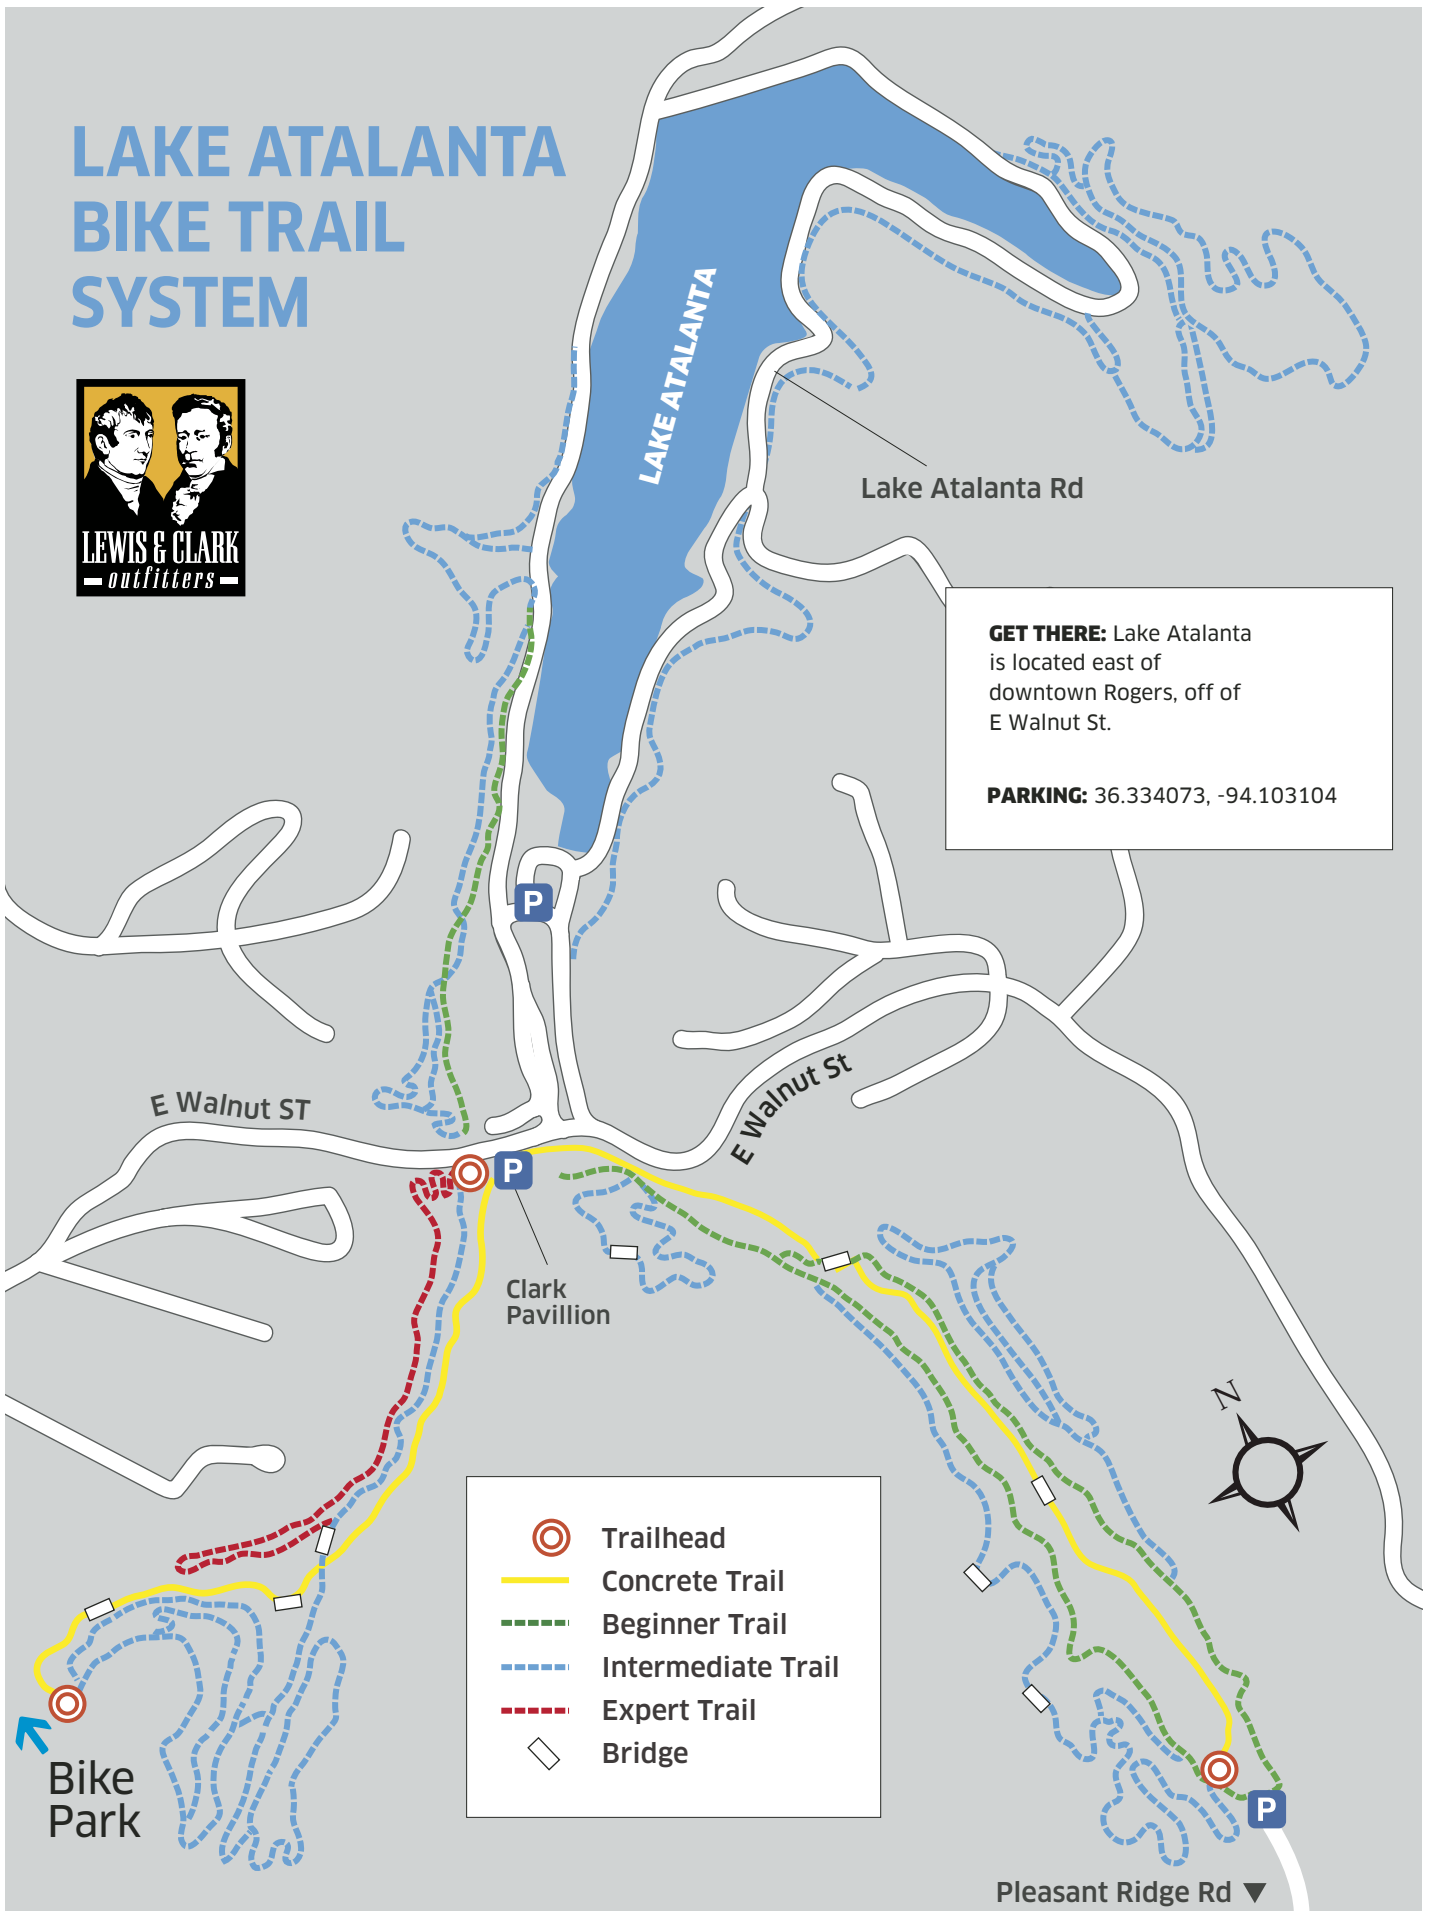

LAKE ATALANTA BIKE TRAIL SYSTEM

Lake Atalanta Rd

GET THERE: Lake Atalanta is located east of downtown Rogers, off of E Walnut St.

PARKING: 36.334073, -94.103104

E Walnut ST

E Walnut St

Clark Pavillion

-  Trailhead
-  Concrete Trail
-  Beginner Trail
-  Intermediate Trail
-  Expert Trail
-  Bridge

Pleasant Ridge Rd ▼

Bike Park